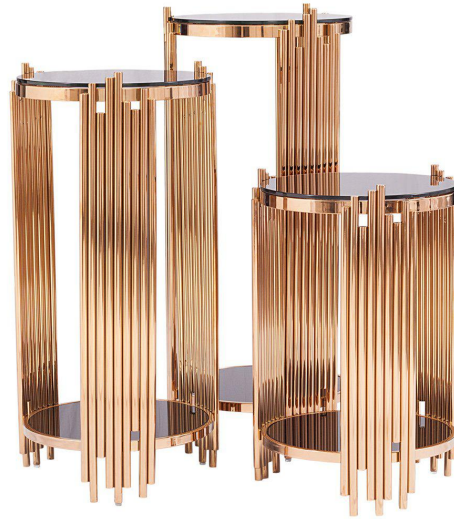

## Mauris Flower Stands | Rose Gold

SKU: 07-122-123-124RGSS

### Shelf

Shelf Finish	Black Glass
--------------	-------------

### Frame

Frame Finish	Rose Gold Polished S. Steel
Bottom Shelf	Black Glass

### Dimensions

Large Size Overall	W:15.5" D:15.5" H:25"
Medium Size Overall	W:15.5" D:15.5" H:32.5"
Small Size Overall	W:15.5" D:15.5" H:36.5"

Mauris Luxury Flower Stand features rose gold polished stainless-steel frame with black glass top and bottom shelf. It is available in three sizes.