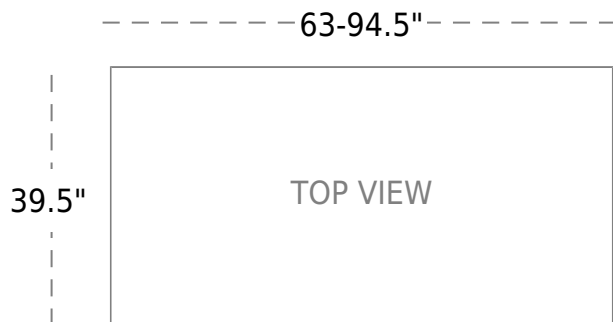

Top

Top Finish	White Glass
Glass Info	10mm Tempered Glass
Expandable	Yes

Base

Base Finish	matte White Painted S. Steel
Extension	2 Sides

Dimensions

Overall	W:63-94.5" D:39.5" H:29.5