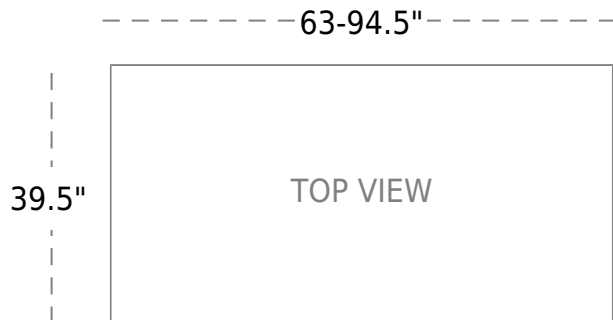

15200 Ventura Blvd,
Sherman Oaks, CA 91403 USA
+18183253922
info@allamodafurniture.com

ALLAMODA

www.allamodafurniture.com

Natalia Extendable Table | matte White

SKU: 04-236WH

Top

Top Finish	White Glass
Glass Info	10mm Tempered Glass
Expandable	Yes

Base

Base Finish	matte White Painted S. Steel
Extension	2 Sides

Dimensions

Overall	W:63-94.5" D:39.5" H:29.5
---------	---------------------------