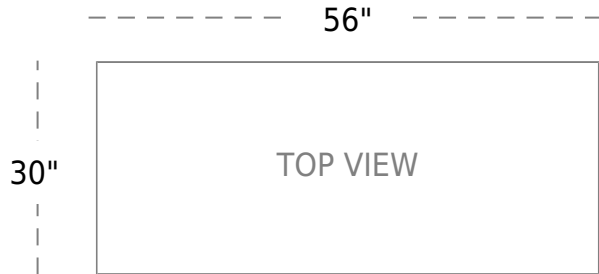

15200 Ventura Blvd,
Sherman Oaks, CA 91403 USA
+18183253922
info@allamodafurniture.com

ALLAMODA

www.allamodafurniture.com

Onyx Rose Gold Coffee Table

SKU: 02-278RGSS

Top

Base

Base Finish

Rose Gold Polished S. Steel

Dimensions

Overall

W:56" D:30" H:17