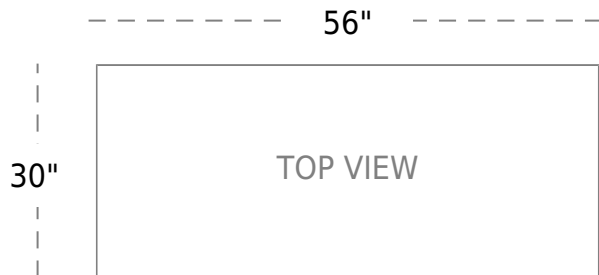

Top

Top Finish	Black Glass
Glass Info	12mm Tempered Glass

Base

Base Finish	Rose Gold Polished S. Steel

Dimensions

Overall	W:56" D:30" H:17