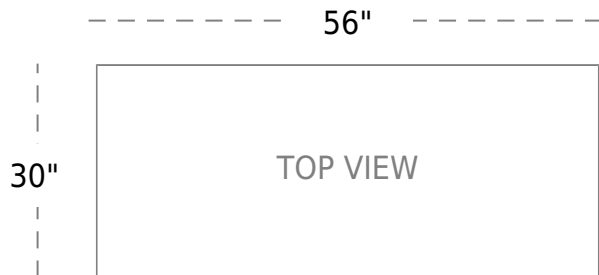

Top

Top Finish

White High Gloss Lacquer

Base

Base Finish

Rose Gold Polished S. Steel

Dimensions

Overall

W:56" D:30" H:17