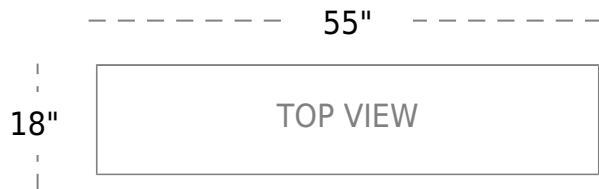

Top

Top Finish

Black Glass

Base

Base Finish

Rose Gold Polished S. Steel

Dimensions

Overall

W:55" D:18" H:30