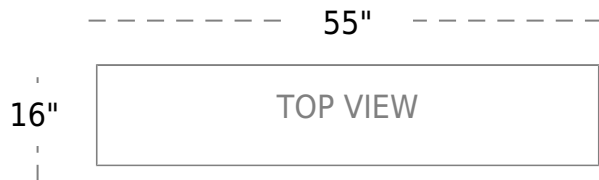

Top

Top Finish

White High Gloss Lacquer

Base

Base Finish

Rose Gold Polished S. Steel

Dimensions

Overall

W:55" D:16" H:32