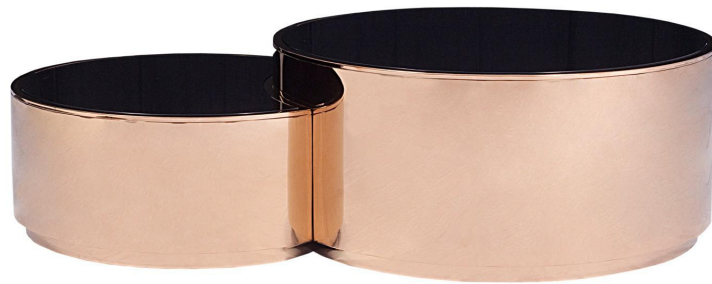

15200 Ventura Blvd,
Sherman Oaks, CA 91403 USA
+18183253922
info@allamodafurniture.com

ALLAMODA

www.allamodafurniture.com

Otello Round Coffee Table | Rose Gold

SKU: 02-333-334RGSS

Top

Top Finish

Black Glass

Base

Base Finish

Rose Gold Polished S. Steel

Dimensions

Overall

W:37.5" D:37.5" H:16.5