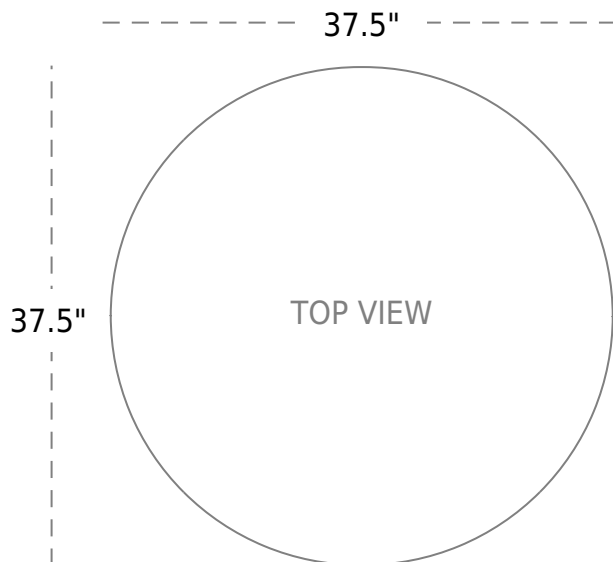

15200 Ventura Blvd,
Sherman Oaks, CA 91403 USA
+18183253922
info@allamodafurniture.com

ALLAMODA

www.allamodafurniture.com

Otello Round Coffee Table | Rose Gold

SKU: 02-333-334RGSS

Top

Top Finish

Black Glass

Base

Base Finish

Rose Gold Polished S. Steel

Dimensions

Overall

W:37.5" D:37.5" H:16.5