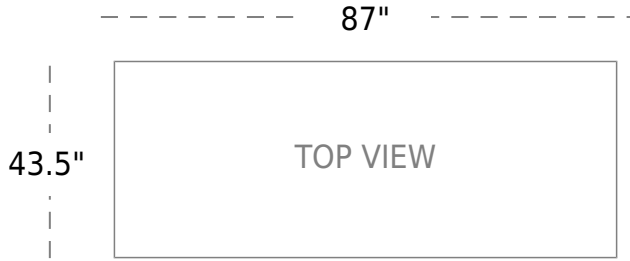

15200 Ventura Blvd,
Sherman Oaks, CA 91403 USA
+18183253922
info@allamodafurniture.com

ALLAMODA

www.allamodafurniture.com
Flow Glass Top Dining Table | Silver

SKU: 04-241SS

Top

Top Finish	Clear Glass
Glass Info	15mm Tempered Glass

Base

Base Finish	Silver Polished S. Steel

Dimensions

Overall	W:87" D:43.5" H:29.5