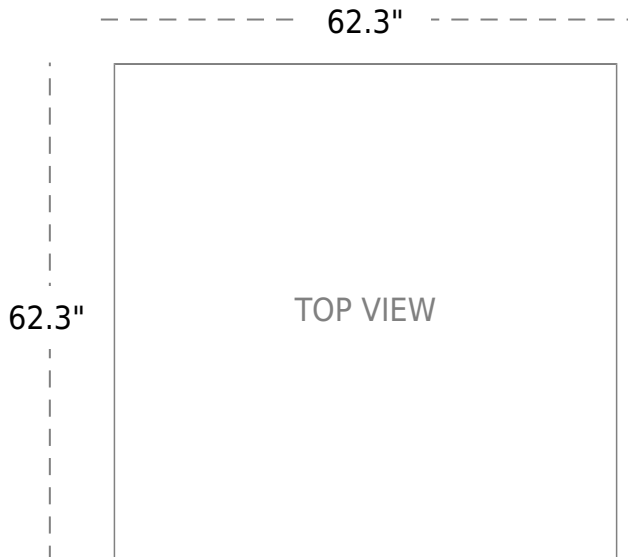

Illusion Square Dining Table Square Base | Silver - Rose Gold

SKU: 04-2475Q-RGSS

**Top**

Top Finish	Mirrored Glass
Glass Info	15mm Tempered Glass

**Base**

Base Finish	Silver Polished S. Steel
-------------	--------------------------

**Dimensions**

Overall	W:62.3" D:62.3" H:29.5
---------	------------------------