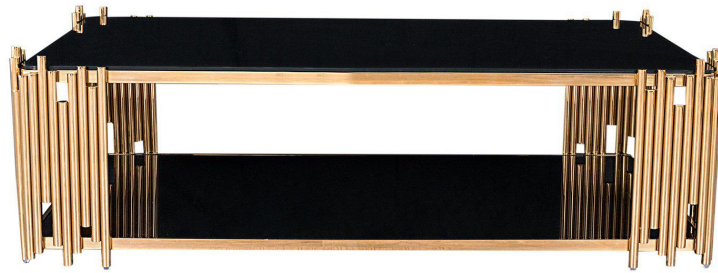

15200 Ventura Blvd,
Sherman Oaks, CA 91403 USA
+18183253922
info@allamodafurniture.com

ALLAMODA

www.allamodafurniture.com

Mauris Rectangular Coffee Table | RG

SKU: 02-301RGSS

Top

Top Finish	Black Glass
Glass Info	10mm Tempered Glass

Base

Base Finish	Rose Gold Polished S. Steel
-------------	-----------------------------

Dimensions

Overall	W:56" D:32" H:18
---------	------------------