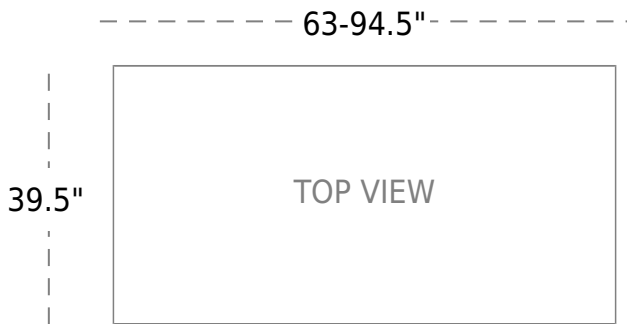

15200 Ventura Blvd,
Sherman Oaks, CA 91403 USA
+18183253922
info@allamodafurniture.com

ALLAMODA

www.allamodafurniture.com

Natalia Extendable Table | matte White

SKU: 04-236WH

Top

Top Finish	White Glass
Glass Info	10mm Tempered Glass
Expandable	Yes

Base

Base Finish	matte White Painted S. Steel
Extension	2 Sides

Dimensions

Overall	W:63-94.5" D:39.5" H:29.5
---------	---------------------------