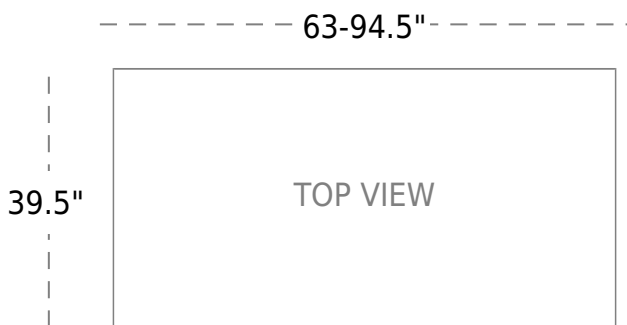

15200 Ventura Blvd,
Sherman Oaks, CA 91403 USA
+18183253922
info@allamodafurniture.com

ALLAMODA

www.allamodafurniture.com

Natalia Extendable Table | matte White

SKU: 04-236WH

Top

Top Finish	White Glass
Glass Info	10mm Tempered Glass
Expandable	Yes

Base

Base Finish	matte White Painted S. Steel
Extension	2 Sides

Dimensions

Overall	W:63-94.5" D:39.5" H:29.5
---------	---------------------------