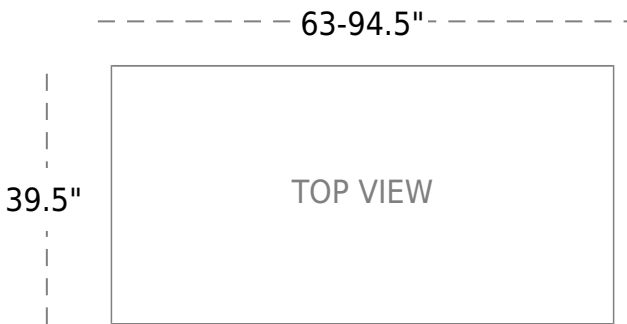

15200 Ventura Blvd,
Sherman Oaks, CA 91403 USA
+18183253922
info@allamodafurniture.com

ALLAMODA

www.allamodafurniture.com

Natalia Extendable Table | matte Gray

SKU: 04-236GR

Top

Top Finish	Gray Glass
Glass Info	10mm Tempered Glass
Expandable	Yes

Base

Base Finish	matte Gray Painted S. Steel
Extension	2 Sides

Dimensions

Overall	W:63-94.5" D:39.5" H:29.5
---------	---------------------------