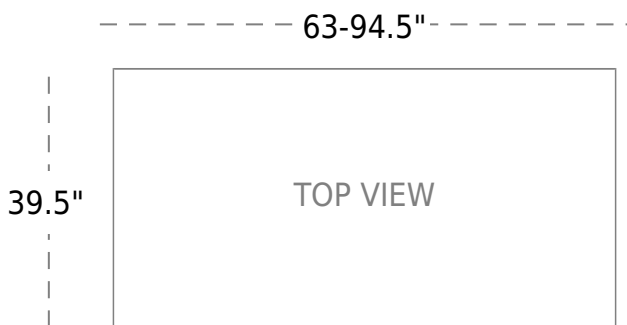

15200 Ventura Blvd,
Sherman Oaks, CA 91403 USA
+18183253922
info@allamodafurniture.com

ALLAMODA

www.allamodafurniture.com

Natalia Extendable Table | matte Gray

SKU: 04-236GR

Top

Top Finish	Gray Glass
Glass Info	10mm Tempered Glass
Expandable	Yes

Base

Base Finish	matte Gray Painted S. Steel
Extension	2 Sides

Dimensions

Overall	W:63-94.5" D:39.5" H:29.5
---------	---------------------------